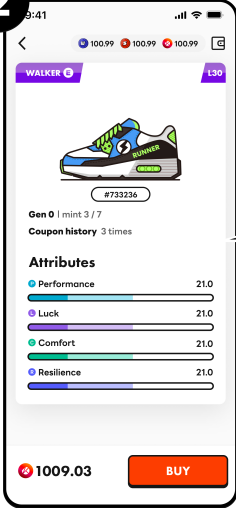

Trade
Trade WALK and GRND to KLAY.

To External
Transfer WALK, GRND, KLAY and Sneakers to external.

Transfer Shoes to Spending

Click 'To Spending' in the Wallet.

Click Asset

Click 'Sneakers'

Select the shoe to transfer.

Click 'To Spending'

Click 'Confirm'

Buy Shoes NFTs

1

Choose the Shoes NFT in the market.

2

Check the Shoes' detail you chose.

3

Check the following details, and click 'Buy'

4

Click 'Confirm' to complete.

Start SuperWalk

Basic Mode

Coming Soon...

Pro Mode

In the Pro Mode, WALK and GRND rewards are given as you work out with your shoes NFTs.

Start working out with your shoes.

Press the pause button for some while to stop.

Walk is rewarded according to the earned point.

You can download and share your record.

Points and Leaderboard

The leaderboard lists the rankings in the order in which you earn a lot of points.
Also, you can check the earned points and the expected WALK reward for today.
The WALK rewards according to the points will be distributed every midnight(KST), and the leaderboard will then be initialized.