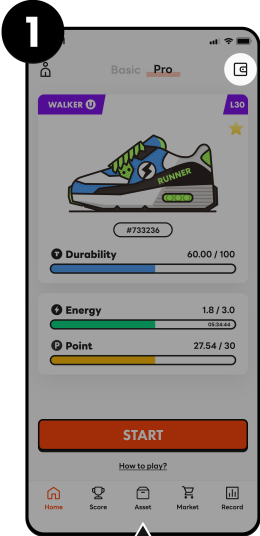

OBT - How to Play (Eng)

Sign in / Set Profile

Kakao | Google | Apple | Email
There are 4 ways to sign in.

Fill out the blanks.
personal information and profile image are changable.

Create Your Wallet

Click the Wallet icon.

There are two ways to create your wallet.

Cautions for Wallet

<KAS Wallet>

Wallet created by the Superwalk app is through the Klaytn API Service (KAS).

The private key of the wallet created through KAS is entrusted, so **the Mnemonic and private key of the wallet will not be known by users who created the wallet through KAS, as well as the Superwalk Team.**