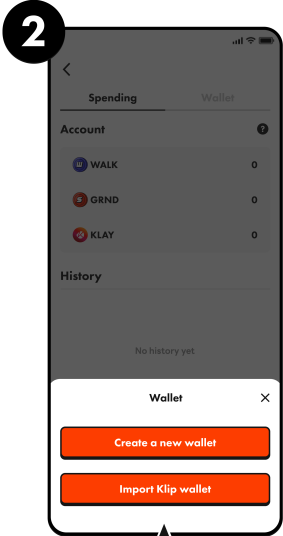

OBT - How to Play (Eng)

Sign in / Set Profile

Kakao | Google | Apple | Email
There are 4 ways to sign in.

Fill out the blanks.
personal information and profile image are changable.

Create Your Wallet

Click the Wallet icon.