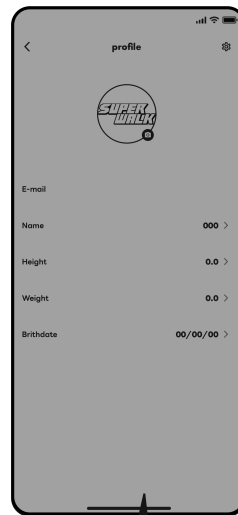

OBT - How to Play (Eng)

Sign in / Set Profile

Kakao | Google | Apple | Email
There are 4 ways to sign in.

Fill out the blanks.
personal information and profile image are changable.

Create Your Wallet

Click the Wallet icon.

There are two ways to create your wallet.

Cautions for Wallet

<KAS Wallet>

Wallet created by the Superwalk app is through the Klaytn API Service (KAS).

The private key of the wallet created through KAS is entrusted, so **the Mnemonic and private key of the wallet will not be known by users who created the wallet through KAS, as well as the Superwalk Team.**