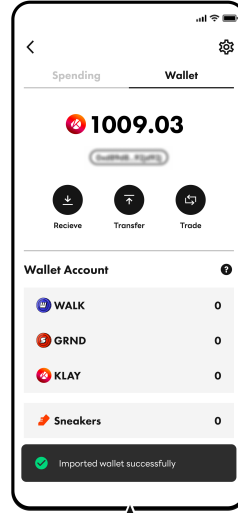

1 Create a new wallet

Click 'Create a new wallet'

Users cannot keep their Private Key.

Select a code for your in-app Wallet.

Click CONFIRM to complete creating the wallet.

2 Import Klip wallet

Import Klip Wallet

Insert information

Select a code.

Importing Klip is done!

Spending and Wallet

Spending

Spending Account
Available amount of WALK, GRND, KLAY are noted.

KLAY
KLAY is needed in order to buy shoes NFT

Transfer
Transfer WALK, GRND, KLAY to the wallet.

Wallet

Recieve
Recieve KLAY, WALK, GRND from external.

To Spending
Transfer WALK, GRND, KLAY, Sneakers, and Coupons to the spending account.
* Coupons sent to spending cannot be transferred to the wallet again.

Trade
Trade WALK and GRND to KLAY.

To External
Transfer WALK, GRND, KLAY and Sneakers to external.

Transfer Shoes to Spending

Click 'To Spending' in the Wallet.

Click Asset

Click 'Sneakers'

Select the shoe to transfer.