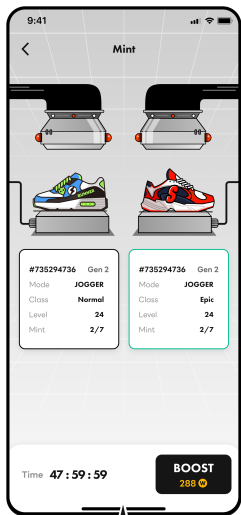

Level Up

Select the shoe to level-up.

Material
Check the SWEAT cost needed for the level-up.

Time
Check the remaining time until the next level-up.

Cost
Check WALK costs for the level-up.

Level Up

L29 >> L30

Time 360 Minutes

Material 5

Cost 30.2

LEVEL UP

Level Up Repair Mix Sell Transfer

Repair

Repair your shoes NFTs in order to maintain durability above certain levels. WALK is needed for the repair cost.

Change the range to a particular level of durability. Repair costs will appear accordingly.

Mint

Mint new shoes NFTs with 2 shoes NFTs.
* Shoes used for minting will be kept.

Choose the shoes for minting, and click 'Mint'

Check the remaining time until the completion of minting. 'Boost' to proceed faster.