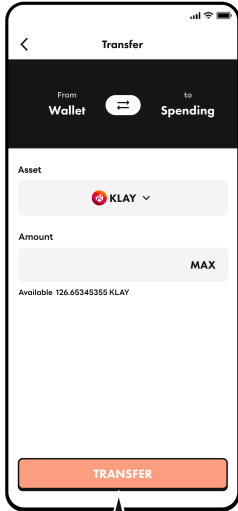

Insert information

Select a code.

Importing Klip is done!

Spending and Wallet

Spending

Spending Account
Available amount of WALK, GRND, KLAY are noted.

KLAY
KLAY is needed in order to buy shoes NFT

Transfer
Transfer WALK, GRND, KLAY to the wallet.

Wallet

Recieve
Recieve KLAY, WALK, GRND from external.

To Spending
Transfer WALK, GRND, KLAY, Sneakers, and Coupons to the spending account.
* Coupons sent to spending cannot be transferred to the wallet again.

Trade
Trade WALK and GRND to KLAY.

To External
Transfer WALK, GRND, KLAY and Sneakers to external.

Transfer Shoes to Spending

Click 'To Spending' in the Wallet.

Click Asset

Click 'Sneakers'

Select the shoe to transfer.