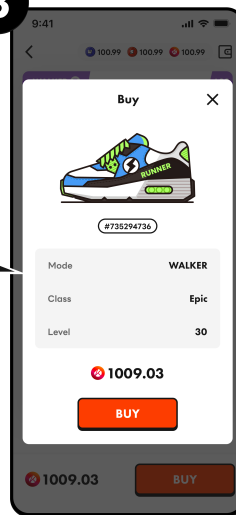

Trade
Trade WALK and GRND to KLAY.

To External
Transfer WALK, GRND, KLAY and Sneakers to external.

Transfer Shoes to Spending

Click 'To Spending' in the Wallet.

Click Asset

Click 'Sneakers'

Select the shoe to transfer.

Click 'To Spending'

Click 'Confirm'

Buy Shoes NFTs

1

Choose the Shoes NFT in the market.

2

Check the Shoes' detail you chose.

3

Check the following details, and click 'Buy'

4

Click 'Confirm' to complete.

Start SuperWalk

Basic Mode

Coming Soon...

Pro Mode

In the Pro Mode, WALK and GRND rewards are given as you work out with your shoes NFTs.

Start working out with your shoes.

Press the pause button for some while to stop.

Walk is rewarded according to the earned point.

You can download and share your record.

Points and Leaderboard

The leaderboard lists the rankings in the order in which you earn a lot of points.
Also, you can check the earned points and the expected WALK reward for today.
The WALK rewards according to the points will be distributed every midnight(KST), and the leaderboard will then be initialized.