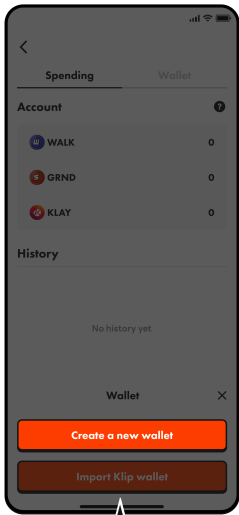

OBT - How to Play (Eng)

Sign in / Set Profile

Kakao | Google | Apple | Email
There are 4 ways to sign in.

Fill out the blanks.
personal information and profile image are changable.

Create Your Wallet

Click the Wallet icon.

There are two ways to create your wallet.

Cautions for Wallet

<KAS Wallet>

Wallet created by the Superwalk app is through the Klaytn API Service (KAS).

The private key of the wallet created through KAS is entrusted, so **the Mnemonic and private key of the wallet will not be known by users who created the wallet through KAS, as well as the Superwalk Team.**

1 Create a new wallet

Click 'Create a new wallet'

Users cannot keep their Private Key.

Select a code for your in-app Wallet.

Click CONFIRM to complete creating the wallet.

2 Import Klip wallet

Import Klip Wallet

Insert information

Select a code.

Importing Klip is done!

Spending and Wallet

Spending

Spending Account
Available amount of WALK, GRND, KLAY are noted.

KLAY
KLAY is needed in order to buy shoes NFT

Transfer
Transfer WALK, GRND, KLAY to the wallet.