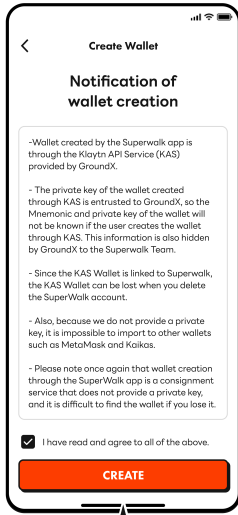

OBT - How to Play (Eng)

Sign in / Set Profile

Kakao | Google | Apple | Email
There are 4 ways to sign in.

Fill out the blanks.
personal information and profile image are changable.

Create Your Wallet

Click the Wallet icon.

There are two ways to create your wallet.

Cautions for Wallet

<KAS Wallet>

Wallet created by the Superwalk app is through the Klaytn API Service (KAS).

The private key of the wallet created through KAS is entrusted, so **the Mnemonic and private key of the wallet will not be known by users who created the wallet through KAS, as well as the Superwalk Team.**

1 Create a new wallet

Click 'Create a new wallet'

Users cannot keep their Private Key.

Select a code for your in-app Wallet.

Click CONFIRM to complete creating the wallet.

2 Import Klip wallet

Import Klip Wallet