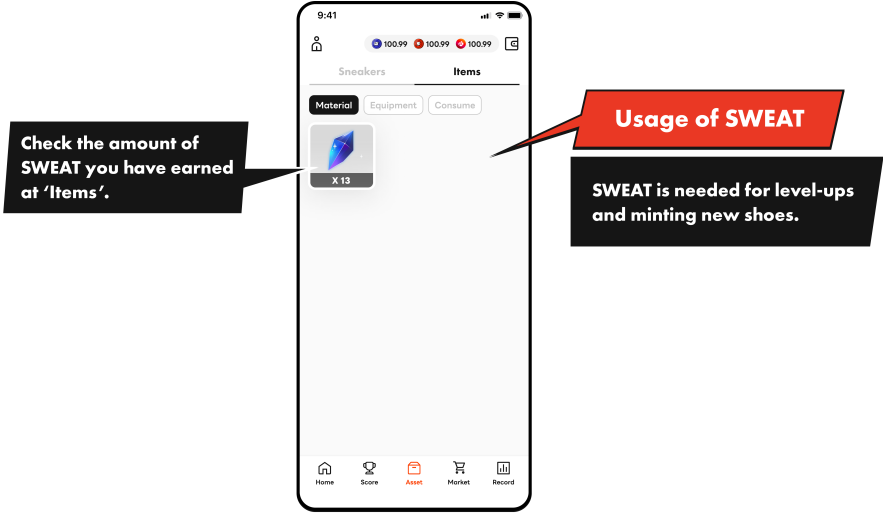

SWEAT

SWEAT is not a token that exists on-chain, but only within the app. To obtain SWEAT, the user must use SuperWalk Pro Mode, and the SWEAT acquisition differs by the types of the shoes. The probability to obtain SWEAT is approximately 0.2 energy that will be consumed every minute.