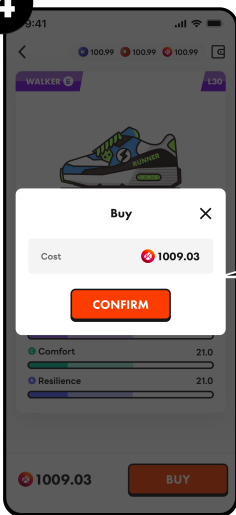

Trade
Trade WALK and GRND to KLAY.

To External
Transfer WALK, GRND, KLAY and Sneakers to external.

Transfer Shoes to Spending

Click 'To Spending' in the Wallet.

Click Asset

Click 'Sneakers'

Select the shoe to transfer.

Click 'To Spending'

Click 'Confirm'

Buy Shoes NFTs

1

Choose the Shoes NFT in the market.

2

Check the Shoes' detail you chose.

3

Check the following details, and click 'Buy'

4

Click 'Confirm' to complete.

Start SuperWalk

Basic Mode

Coming Soon...

Pro Mode

In the Pro Mode, WALK and GRND rewards are given as you work out with your shoes NFTs.

Start working out with your shoes.

Press the pause button for some while to stop.

Walk is rewarded according to the earned point.

You can download and share your record.

Points and Leaderboard

The leaderboard lists the rankings in the order in which you earn a lot of points.
Also, you can check the earned points and the expected WALK reward for today.
The WALK rewards according to the points will be distributed every midnight(KST), and the leaderboard will then be initialized.