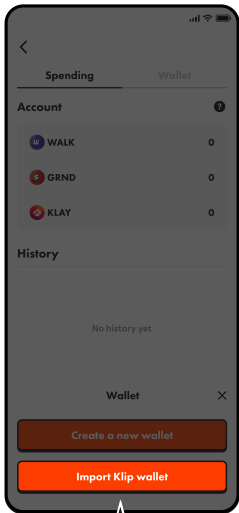

1 Create a new wallet

Click 'Create a new wallet'

Users cannot keep their Private Key.

Select a code for your in-app Wallet.

Click CONFIRM to complete creating the wallet.

2 Import Klip wallet

Import Klip Wallet

Insert information

Select a code.

Importing Klip is done!

Spending and Wallet

Spending

Spending Account
Available amount of WALK, GRND, KLAY are noted.

KLAY
KLAY is needed in order to buy shoes NFT

Transfer
Transfer WALK, GRND, KLAY to the wallet.

Wallet

Recieve
Recieve KLAY, WALK, GRND from external.

To Spending
Transfer WALK, GRND, KLAY, Sneakers, and Coupons to the spending account.
* Coupons sent to spending cannot be transferred to the wallet again.

Trade
Trade WALK and GRND to KLAY.

To External
Transfer WALK, GRND, KLAY and Sneakers to external.

Transfer Shoes to Spending

Click 'To Spending' in the Wallet.

Click Asset

Click 'Sneakers'

Select the shoe to transfer.