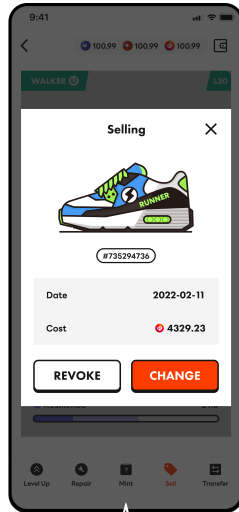

Mint

Mint new shoes NFTs with 2 shoes NFTs.
* Shoes used for minting will be kept.

Choose the shoes for minting, and click 'Mint'

Check the remaining time until the completion of minting. 'Boost' to proceed faster.

Click Confirm to check details of the minted shoes.

Sell

You can sell your shoes NFTs on the market by KLAY .

Check the shoe to sell.

Check the price, and confirm.

Revoking sale status is available.