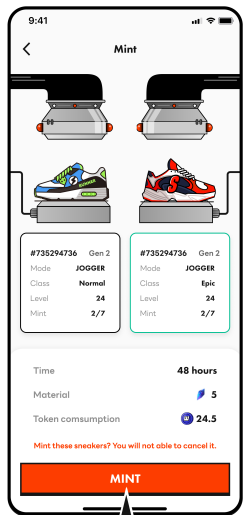

Level Up

Select the shoe to level-up.

Material
Check the SWEAT cost needed for the level-up.

Time
Check the remaining time until the next level-up.

Cost
Check WALK costs for the level-up.

Level Up

L29 >> L30

Time 360 Minutes

Material 5

Cost 30.2

LEVEL UP

Level Up Repair Mix Sell Transfer

Repair

Repair your shoes NFTs in order to maintain durability above certain levels. WALK is needed for the repair cost.

Change the range to a particular level of durability. Repair costs will appear accordingly.

Mint

Mint new shoes NFTs with 2 shoes NFTs.
* Shoes used for minting will be kept.

Choose the shoes for minting, and click 'Mint'

Check the remaining time until the completion of minting. 'Boost' to proceed faster.