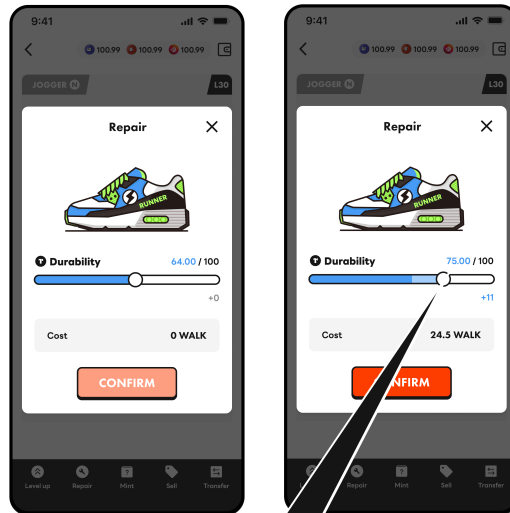

Level Up

Select the shoe to level-up.

Material
Check the SWEAT cost needed for the level-up.

Time
Check the remaining time until the next level-up.

Cost
Check WALK costs for the level-up.

Level Up

L29 >> L30

Time 360 Minutes

Material 5

Cost 30.2

LEVEL UP

Level Up Repair Mix Sell Transfer

Repair

Repair your shoes NFTs in order to maintain durability above certain levels. WALK is needed for the repair cost.

Change the range to a particular level of durability. Repair costs will appear accordingly.

Mint

Mint new shoes NFTs with 2 shoes NFTs.
* Shoes used for minting will be kept.

Choose the shoes for minting, and click 'Mint'

Check the remaining time until the completion of minting. 'Boost' to proceed faster.