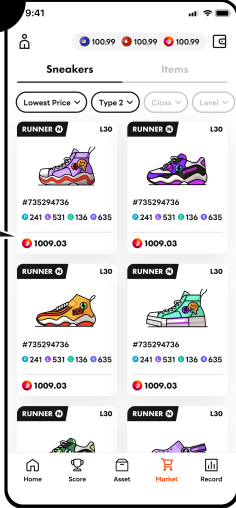

Wallet

Recieve
Recieve KLAY, WALK, GRND from external.

To Spending
Transfer WALK, GRND, KLAY, Sneakers, and Coupons to the spending account.
* Coupons sent to spending cannot be transferred to the wallet again.

Trade
Trade WALK and GRND to KLAY.

To External
Transfer WALK, GRND, KLAY and Sneakers to external.

Transfer Shoes to Spending

Click 'To Spending' in the Wallet.

Click Asset

Click 'Sneakers'

Select the shoe to transfer.

Click 'To Spending'

Click 'Confirm'

Buy Shoes NFTs

1

Choose the Shoes NFT in the market.

2

Check the Shoes' detail you chose.

3