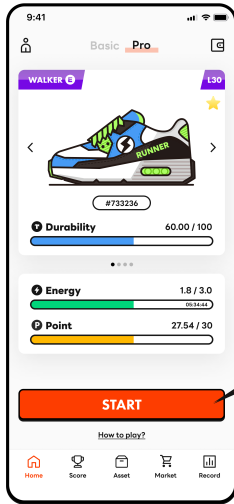

Click 'To Spending'

Click 'Confirm'

Buy Shoes NFTs

1

Choose the Shoes NFT in the market.

2

Check the Shoes' detail you chose.

3

Check the following details, and click 'Buy'

4

Click 'Confirm' to complete.

Start SuperWalk

Basic Mode

Coming Soon...

Pro Mode

In the Pro Mode, WALK and GRND rewards are given as you work out with your shoes NFTs.

Start working out with your shoes.

Press the pause button for some while to stop.

Walk is rewarded according to the earned point.

You can download and share your record.

Points and Leaderboard

The leaderboard lists the rankings in the order in which you earn a lot of points.
Also, you can check the earned points and the expected WALK reward for today.
The WALK rewards according to the points will be distributed every midnight(KST), and the leaderboard will then be initialized.

Earned Points
Check your earned points every day.

Estimated WALK
Check your estimated WALK rewards calculated according to the points.

Leader Board
Check the rankings listed by the cumulative points.

Rank	Name	Points
1	Esther	10,000
2	Greg	9,999
3	Darrell	8,000
4	Colleen	7,000
5	Gladys	6,000