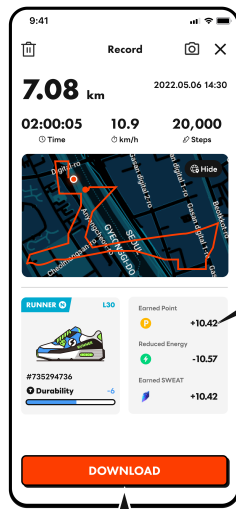

Check the following details, and click 'Buy'

4

Click 'Confirm' to complete.

Start SuperWalk

Basic Mode

Coming Soon...

Pro Mode

In the Pro Mode, WALK and GRND rewards are given as you work out with your shoes NFTs.

Start working out with your shoes.

Press the pause button for some while to stop.

Walk is rewarded according to the earned point.

You can download and share your record.

Points and Leaderboard

The leaderboard lists the rankings in the order in which you earn a lot of points.
Also, you can check the earned points and the expected WALK reward for today.
The WALK rewards according to the points will be distributed every midnight(KST), and the leaderboard will then be initialized.