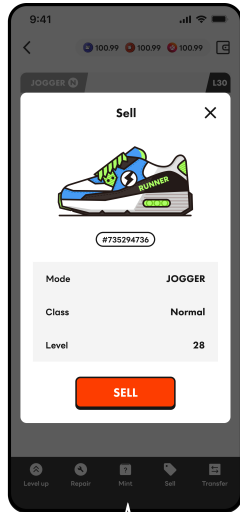

Trade
Trade WALK and GRND to KLAY.

To External
Transfer WALK, GRND, KLAY and Sneakers to external.

Transfer Shoes to Spending

Click 'To Spending' in the Wallet.

Click Asset

Click 'Sneakers'

Select the shoe to transfer.

Mint

Mint new shoes NFTs with 2 shoes NFTs.
* Shoes used for minting will be kept.

Choose the shoes for minting, and click 'Mint'

Check the remaining time until the completion of minting. 'Boost' to proceed faster.

Click Confirm to check details of the minted shoes.

Sell

You can sell your shoes NFTs on the market by KLAY .

Check the shoe to sell.

Check the price, and confirm.

Revoking sale status is available.