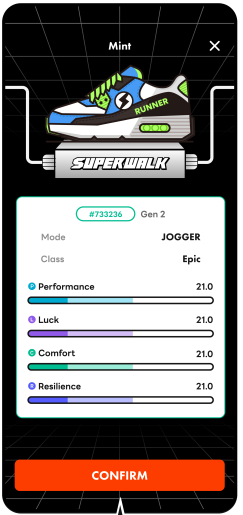

Level Up

Select the shoe to level-up.

Material
Check the SWEAT cost needed for the level-up.

Time
Check the remaining time until the next level-up.

Cost
Check WALK costs for the level-up.

Level Up

L29 >> L30

Time 360 Minutes

Material 5

Cost 30.2

LEVEL UP

Level Up Repair Mix Sell Transfer

Repair

Repair your shoes NFTs in order to maintain durability above certain levels. WALK is needed for the repair cost.

Change the range to a particular level of durability. Repair costs will appear accordingly.

Mint

Mint new shoes NFTs with 2 shoes NFTs.
* Shoes used for minting will be kept.

Choose the shoes for minting, and click 'Mint'

Check the remaining time until the completion of minting. 'Boost' to proceed faster.