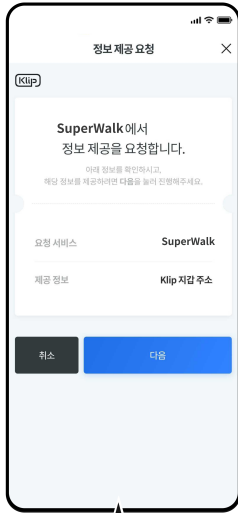

1 Create a new wallet

Click 'Create a new wallet'

Users cannot keep their Private Key.

Select a code for your in-app Wallet.

Click CONFIRM to complete creating the wallet.

2 Import Klip wallet

Import Klip Wallet

Insert information

Select a code.

Importing Klip is done!

Spending and Wallet

Spending

Spending Account
Available amount of WALK, GRND, KLAY are noted.

KLAY
KLAY is needed in order to buy shoes NFT

Transfer
Transfer WALK, GRND, KLAY to the wallet.