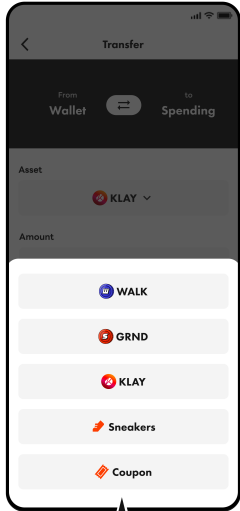

Wallet

Recieve
Recieve KLAY, WALK, GRND from external.

To Spending
Transfer WALK, GRND, KLAY, Sneakers, and Coupons to the spending account.
* Coupons sent to spending cannot be transferred to the wallet again.

Trade
Trade WALK and GRND to KLAY.

To External
Transfer WALK, GRND, KLAY and Sneakers to external.

Transfer Shoes to Spending

Click 'To Spending' in the Wallet.

Click Asset

Click 'Sneakers'

Select the shoe to transfer.

Click 'To Spending'

Click 'Confirm'

Buy Shoes NFTs

1

Choose the Shoes NFT in the market.

2

Check the Shoes' detail you chose.

3

Check the following details, and click 'Buy'

4

Click 'Confirm' to complete.

Start SuperWalk

Basic Mode

Coming Soon...

Pro Mode

In the Pro Mode, WALK and GRND rewards are given as you work out with your shoes NFTs.