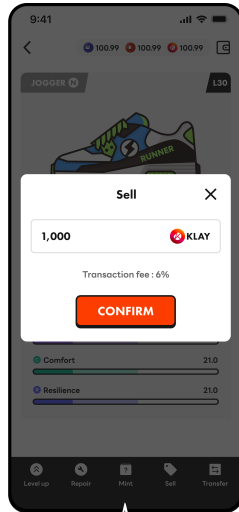

Mint

Mint new shoes NFTs with 2 shoes NFTs.
* Shoes used for minting will be kept.

Choose the shoes for minting, and click 'Mint'

Check the remaining time until the completion of minting. 'Boost' to proceed faster.

Click Confirm to check details of the minted shoes.

Sell

You can sell your shoes NFTs on the market by KLAY .

Check the shoe to sell.

Check the price, and confirm.

Revoking sale status is available.