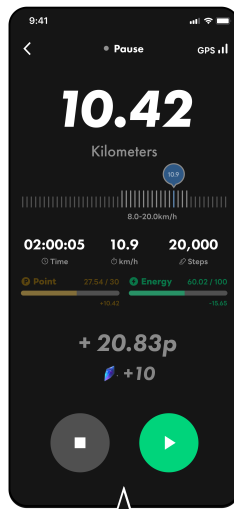

Check the following details, and click 'Buy'

4

Click 'Confirm' to complete.

Start SuperWalk

Basic Mode

Coming Soon...

Pro Mode

In the Pro Mode, WALK and GRND rewards are given as you work out with your shoes NFTs.

Start working out with your shoes.

Press the pause button for some while to stop.

Walk is rewarded according to the earned point.

You can download and share your record.

Points and Leaderboard

The leaderboard lists the rankings in the order in which you earn a lot of points.
Also, you can check the earned points and the expected WALK reward for today.
The WALK rewards according to the points will be distributed every midnight(KST), and the leaderboard will then be initialized.

Earned Points
Check your earned points every day.

Estimated WALK
Check your estimated WALK rewards calculated according to the points.

Leader Board
Check the rankings listed by the cumulative points.

Rank	Name	Points
1	Esther	10,000
2	Greg	9,999
3	Darrell	8,000
4	Colleen	7,000
5	Gladys	6,000

SWEAT

 SWEAT is not a token that exists on-chain, but only within the app. To obtain SWEAT, the user must use SuperWalk Pro Mode, and the SWEAT acquisition differs by the types of the shoes. The probability to obtain SWEAT is approximately 0.2 energy that will be consumed every minute.