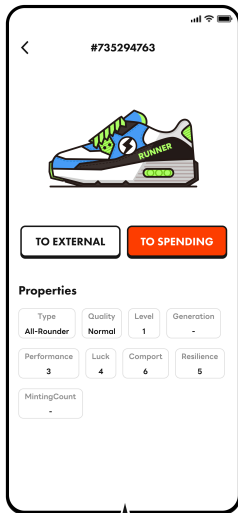

Wallet

Recieve
Recieve KLAY, WALK, GRND from external.

To Spending
Transfer WALK, GRND, KLAY, Sneakers, and Coupons to the spending account.
* Coupons sent to spending cannot be transferred to the wallet again.

Trade
Trade WALK and GRND to KLAY.

To External
Transfer WALK, GRND, KLAY and Sneakers to external.

Transfer Shoes to Spending

Click 'To Spending' in the Wallet.

Click Asset

Click 'Sneakers'

Select the shoe to transfer.

Click 'To Spending'

Click 'Confirm'

Buy Shoes NFTs

1

Choose the Shoes NFT in the market.

2

Check the Shoes' detail you chose.

3

Check the following details, and click 'Buy'

4

Click 'Confirm' to complete.

Start SuperWalk

Basic Mode

Coming Soon...

Pro Mode

In the Pro Mode, WALK and GRND rewards are given as you work out with your shoes NFTs.