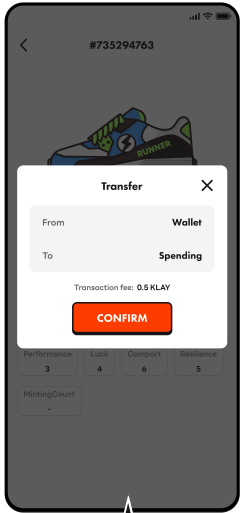

Wallet

Recieve
Recieve KLAY, WALK, GRND from external.

To Spending
Transfer WALK, GRND, KLAY, Sneakers, and Coupons to the spending account.
* Coupons sent to spending cannot be transferred to the wallet again.

Trade
Trade WALK and GRND to KLAY.

To External
Transfer WALK, GRND, KLAY and Sneakers to external.

Transfer Shoes to Spending

Click 'To Spending' in the Wallet.

Click Asset

Click 'Sneakers'

Select the shoe to transfer.

Click 'To Spending'

Click 'Confirm'

Buy Shoes NFTs

1

Choose the Shoes NFT in the market.

2

Check the Shoes' detail you chose.

3