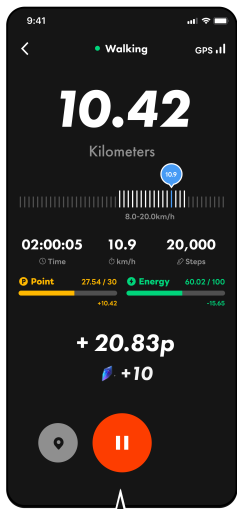

Check the following details, and click 'Buy'

4

Click 'Confirm' to complete.

Start SuperWalk

Basic Mode

Coming Soon...

Pro Mode

In the Pro Mode, WALK and GRND rewards are given as you work out with your shoes NFTs.

Start working out with your shoes.

Press the pause button for some while to stop.

Walk is rewarded according to the earned point.

You can download and share your record.

Points and Leaderboard

The leaderboard lists the rankings in the order in which you earn a lot of points.
Also, you can check the earned points and the expected WALK reward for today.
The WALK rewards according to the points will be distributed every midnight(KST), and the leaderboard will then be initialized.

Earned Points
Check your earned points every day.

Estimated WALK
Check your estimated WALK rewards calculated according to the points.

Leader Board
Check the rankings listed by the cumulative points.

Rank	Name	Points
1	Esther	10,000
2	Greg	9,999
3	Darrell	8,000
4	Colleen	7,000
5	Gladys	6,000

SWEAT

 SWEAT is not a token that exists on-chain, but only within the app. To obtain SWEAT, the user must use SuperWalk Pro Mode, and the SWEAT acquisition differs by the types of the shoes. The probability to obtain SWEAT is approximately 0.2 energy that will be consumed every minute.