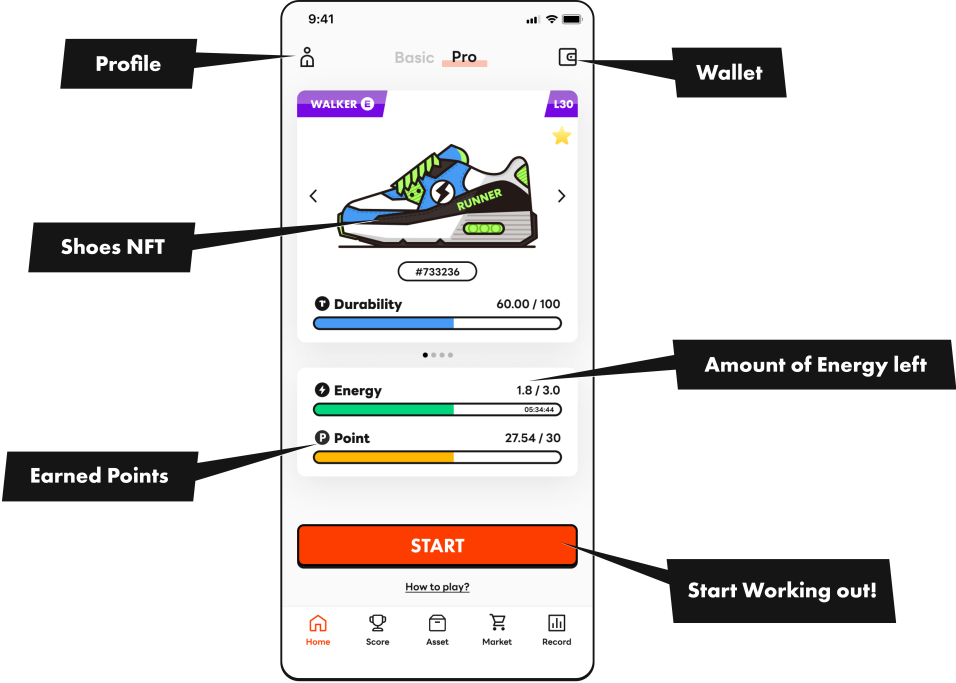

Home Screen

After buying a new shoes NFT, it will appear at the home screen.