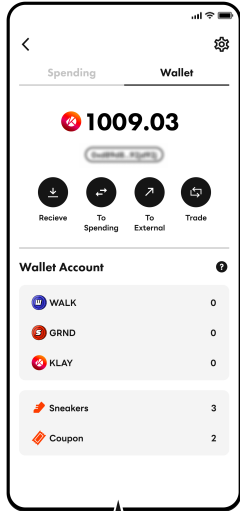

Insert information

Select a code.

Importing Klip is done!

Spending and Wallet

Spending

Spending Account
Available amount of WALK, GRND, KLAY are noted.

KLAY
KLAY is needed in order to buy shoes NFT

Transfer
Transfer WALK, GRND, KLAY to the wallet.

Wallet

Recieve
Recieve KLAY, WALK, GRND from external.

To Spending
Transfer WALK, GRND, KLAY, Sneakers, and Coupons to the spending account.
* Coupons sent to spending cannot be transferred to the wallet again.

Trade
Trade WALK and GRND to KLAY.

To External
Transfer WALK, GRND, KLAY and Sneakers to external.

Transfer Shoes to Spending

Click 'To Spending' in the Wallet.

Click Asset

Click 'Sneakers'

Select the shoe to transfer.

Click 'To Spending'

Click 'Confirm'

Buy Shoes NFTs

1

Choose the Shoes NFT in the market.

2

Check the Shoes' detail you chose.

3